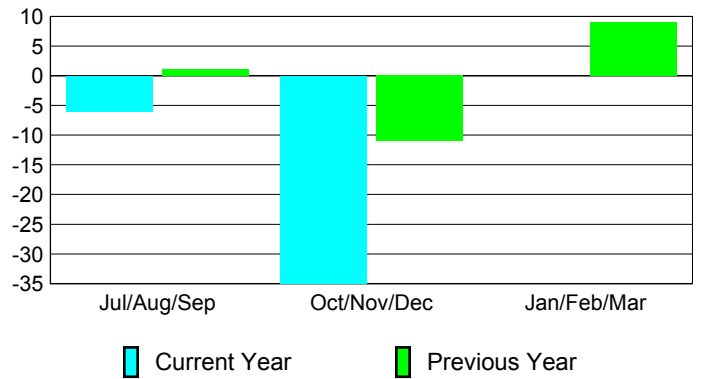

**Membership Results
2012-2013**

**Membership
2011-2012**

Month	Net Memb Goal	Actual New Memb	Actual Dropped Memb	Gain/Loss of Memb	Gain/Loss of Memb
Jul/Aug/Sep	1	27	-33	-6	1
Oct/Nov/Dec	4	21	-56	-35	-11
Jan/Feb/Mar	2				9
Totals	7	48	-89	-41	-1

Membership Results 2012-2013

Goal, New, Dropped, Gain/Loss

Comparison of Membership Gain/Loss

Current Year Compared to the Previous Year

Gender Comparison 2012-2013

Jul/Aug/Sep

Oct/Nov/Dec

Jan/Feb/Mar