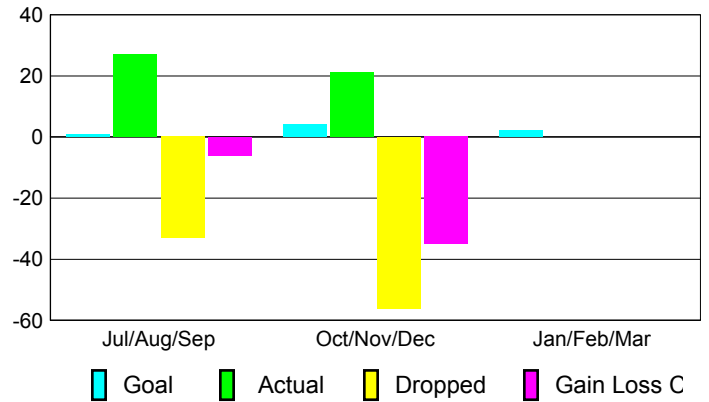

Membership Results 2012-2013

Goal, New, Dropped, Gain/Loss

Comparison of Membership Gain/Loss

Current Year Compared to the Previous Year